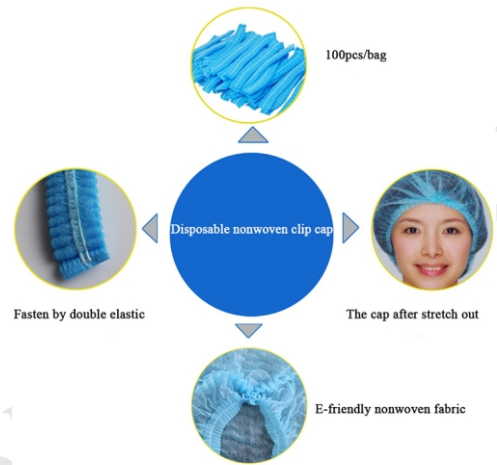

DISPOSABLE BOUFFANT CAP

PRODUCT IMAGE

PRODUCT DETAILS

Material : Spun Bond Material

GSM : 8, 10

Size : 18 inch, 21 inch

Color : Blue, Green, White, Black

Elastic Type : Double Elastic

Stitching : Fully Ultrasonic

Application : Used in Food Sector,

Household, industry Factory.

Packing : 10Pcs./Bag, 5000Pcs./Carton

APPLICATION

Hospital

Food Hygiene

Spinning